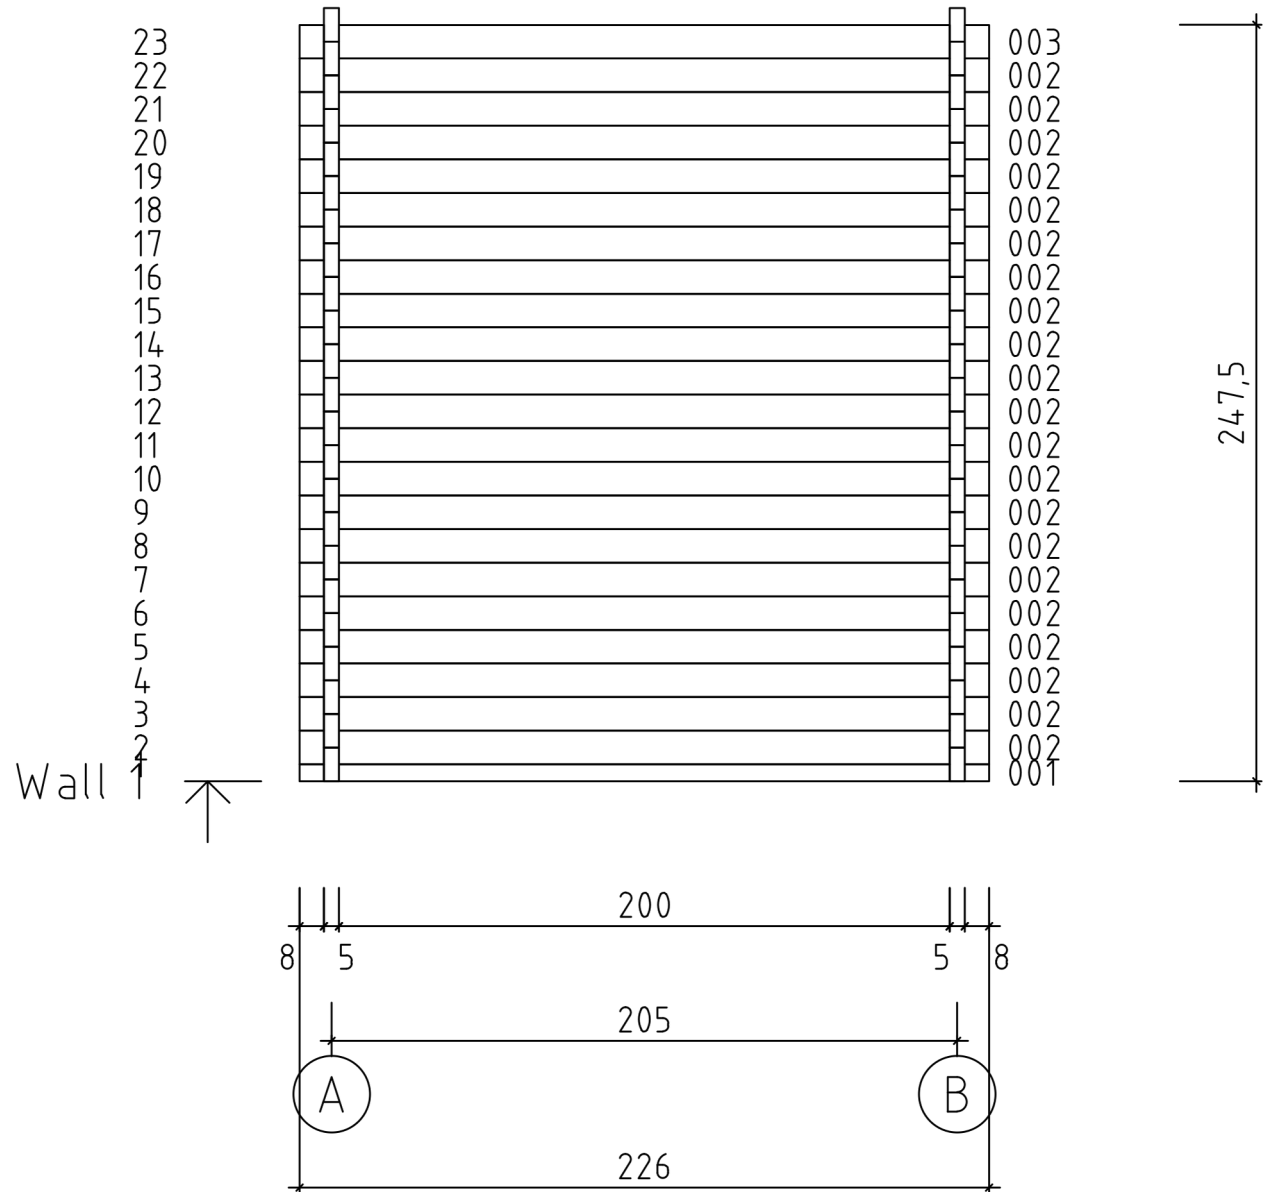

 **EIRE LOG CABINS**

Oreo Glass
GROUNDPLAN

 **EIRE LOG CABINS**

Oreo Glass
FOUNDATION FRAME

Oreo Glass
FLOOR BOARDS

EIRE LOG CABINS

Oreo Glass

 **EIRE LOG CABINS**

Oreo Glass

 **EIRE LOG CABINS**

Oreo Glass

 **EIRE LOG CABINS**

Oreo Glass

Pos	Oreo Glass Piece list	Q.	Profile (mm)	Length (mm)
001		1	50x55	2260
002		23	50x110	2260
003		2	50x109	2260
004		2	50x55	325
005		34	50x110	325
006		1	50x110	2260
007		42	50x110	2260
008		2	50x110	2260
009		2	50x59	1095
PT1	 FOUNDATION FRAME	5	45x95	2010
IM2	 FOUNDATION FRAME	2	45x95	2100
IM1	 FOUNDATION FRAME	2	45x95	2010
L1	 COVERING MOULDING	4	95x18	1960
L4	 COVERING MOULDING	2	95x18	1870
FB	FLOOR BOARDS 	18	112x28	1996
RB	ROOF BOARDS 	21	112x28	2260
	FLOOR FILLET			8 m.
KL1	TREADED ROD	2		390
KL2	TREADED ROD	2		508
KL3	TREADED ROD	4		2000
VP	GABLE MOULDING SUPPORT	2	70x70	80
EB	EAVES BOARD	2	18x120	2296
GM	GABLE MOULDING 	4	18x120	1138
KS1	LENGTHENING BOLT FOR TREADED ROD	4		
KS2	DRIVE NUT TREADED ROD	4		