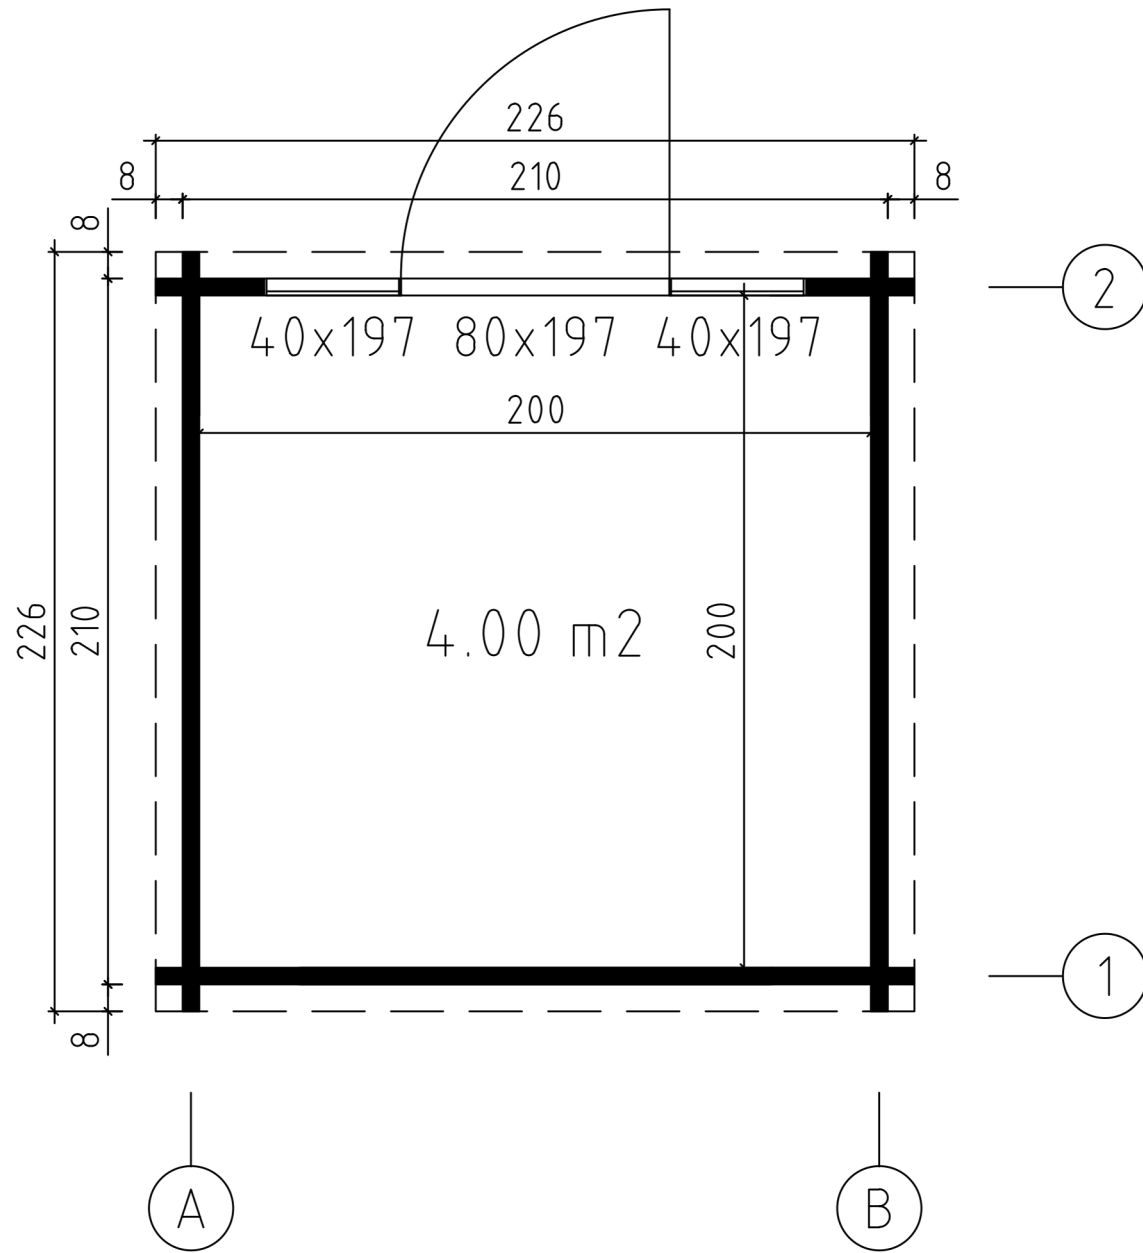

 **EIRE LOG CABINS**

Oreo Glass
GROUNDPLAN

 **EIRE LOG CABINS**

Oreo Glass
FOUNDATION FRAME

Oreo Glass
FLOOR BOARDS

EIRE LOG CABINS

Oreo Glass

 **EIRE LOG CABINS**

Oreo Glass

 **EIRE LOG CABINS**

Oreo Glass

 **EIRE LOG CABINS**

Oreo Glass

Pos	Oreo Glass Piece list	Q.	Profile (mm)	Length (mm)
001		1	50x55	2260
002		23	50x110	2260
003		2	50x109	2260
004		2	50x55	325
005		34	50x110	325
006		1	50x110	2260
007		42	50x110	2260
008		2	50x110	2260
009		2	50x59	1095
PT1	 FOUNDATION FRAME	5	45x95	2010
IM2	 FOUNDATION FRAME	2	45x95	2100
IM1	 FOUNDATION FRAME	2	45x95	2010
L1	 COVERING MOULDING	4	95x18	1960
L4	 COVERING MOULDING	2	95x18	1870
FB	FLOOR BOARDS 	18	112x28	1996
RB	ROOF BOARDS 	21	112x28	2260
	FLOOR FILLET			8 m.
KL1	TREADED ROD	2		390
KL2	TREADED ROD	2		508
KL3	TREADED ROD	4		2000
VP	GABLE MOULDING SUPPORT	2	70x70	80
EB	EAVES BOARD	2	18x120	2296
GM	GABLE MOULDING 	4	18x120	1138
KS1	LENGTHENING BOLT FOR TREADED ROD	4		
KS2	DRIVE NUT TREADED ROD	4		