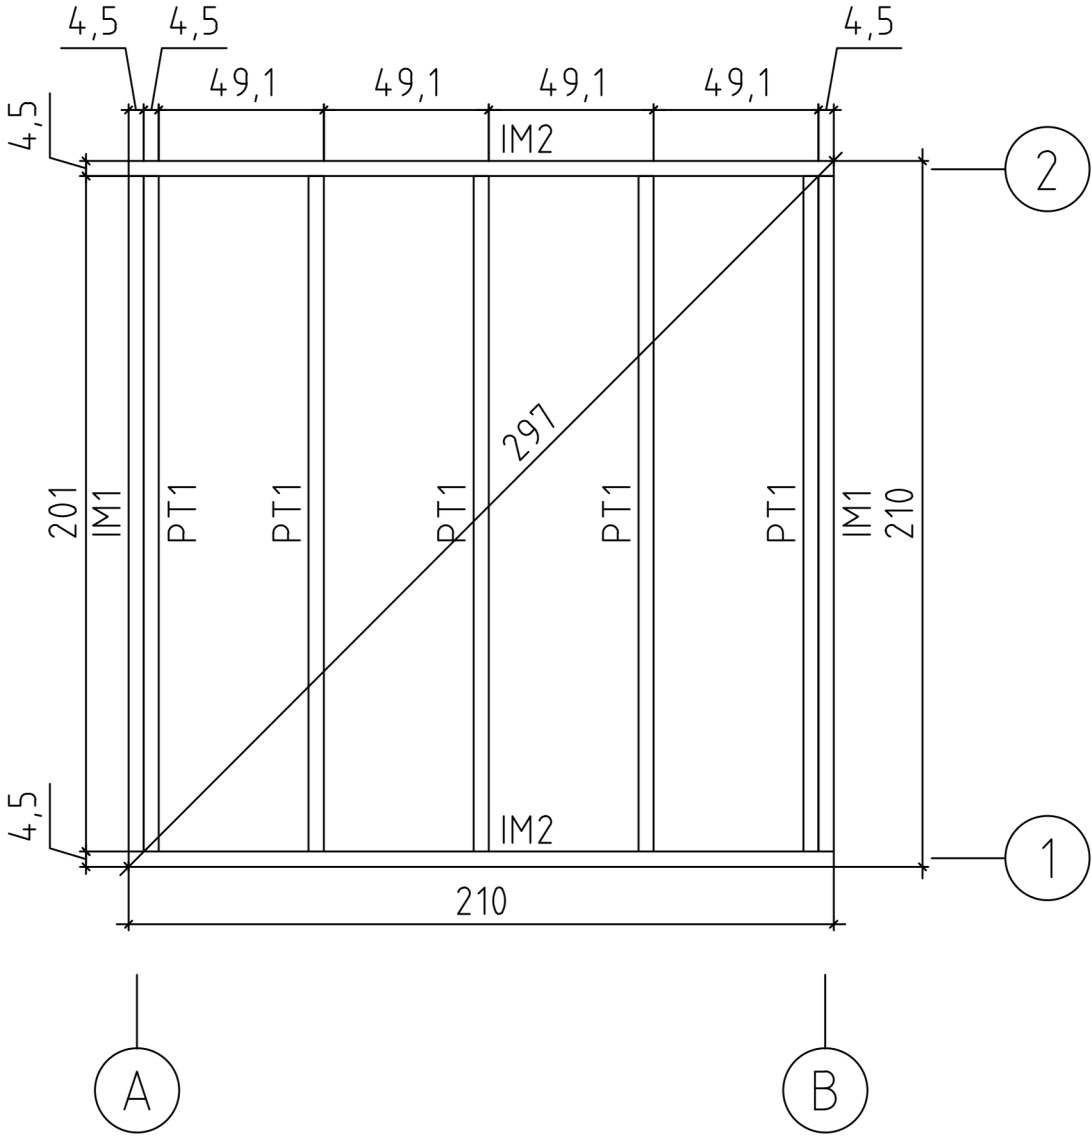

 **EIRE LOG CABINS**

Oreo Glass
GROUNDPLAN

 **EIRE LOG CABINS**

Oreo Glass
FOUNDATION FRAME

Oreo Glass
FLOOR BOARDS

EIRE LOG CABINS

Oreo Glass

 **EIRE LOG CABINS**

Oreo Glass

 **EIRE LOG CABINS**

Oreo Glass

 **EIRE LOG CABINS**

Oreo Glass

Pos	Oreo Glass Piece list	Q.	Profile (mm)	Length (mm)
001		1	50x55	2260
002		23	50x110	2260
003		2	50x109	2260
004		2	50x55	325
005		34	50x110	325
006		1	50x110	2260
007		42	50x110	2260
008		2	50x110	2260
009		2	50x59	1095
PT1	 FOUNDATION FRAME	5	45x95	2010
IM2	 FOUNDATION FRAME	2	45x95	2100
IM1	 FOUNDATION FRAME	2	45x95	2010
L1	 COVERING MOULDING	4	95x18	1960
L4	 COVERING MOULDING	2	95x18	1870
FB	FLOOR BOARDS 	18	112x28	1996
RB	ROOF BOARDS 	21	112x28	2260
	FLOOR FILLET			8 m.
KL1	TREADED ROD	2		390
KL2	TREADED ROD	2		508
KL3	TREADED ROD	4		2000
VP	GABLE MOULDING SUPPORT	2	70x70	80
EB	EAVES BOARD	2	18x120	2296
GM	GABLE MOULDING 	4	18x120	1138
KS1	LENGTHENING BOLT FOR TREADED ROD	4		
KS2	DRIVE NUT TREADED ROD	4		