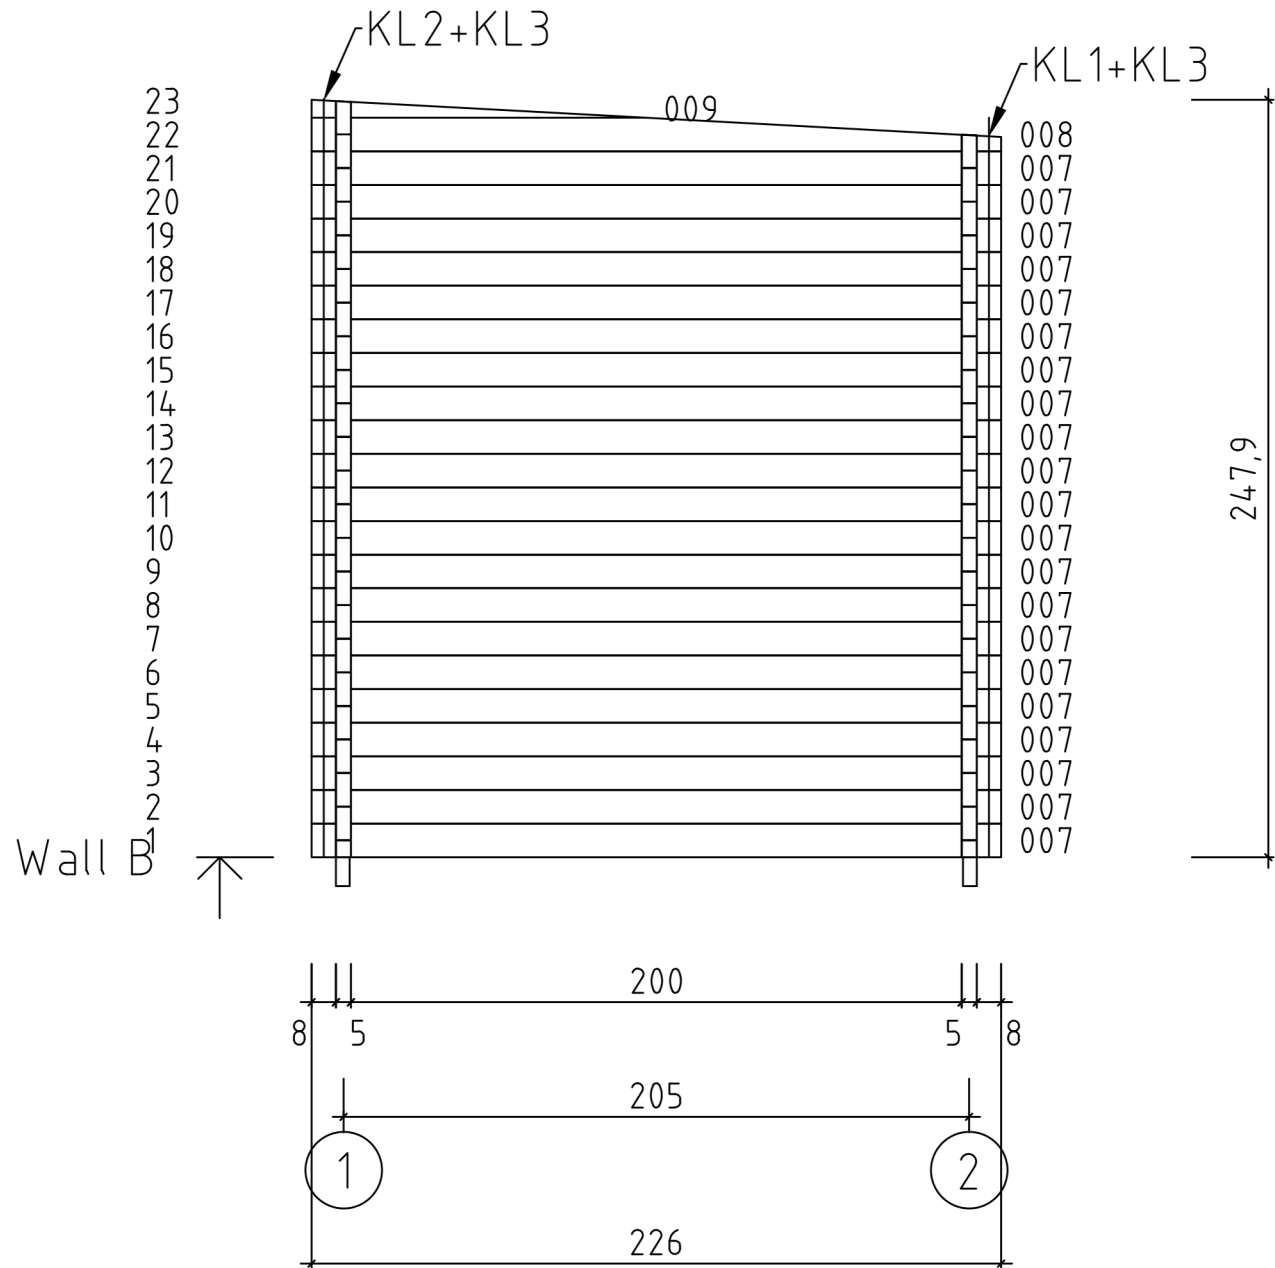

Oreo Glass

 **EIRE LOG CABINS**

Oreo Glass

 **EIRE LOG CABINS**

Oreo Glass

Pos	Oreo Glass Piece list	Q.	Profile (mm)	Length (mm)
001		1	50x55	2260
002		23	50x110	2260
003		2	50x109	2260
004		2	50x55	325
005		34	50x110	325
006		1	50x110	2260
007		42	50x110	2260
008		2	50x110	2260
009		2	50x59	1095
PT1	 FOUNDATION FRAME	5	45x95	2010
IM2	 FOUNDATION FRAME	2	45x95	2100
IM1	 FOUNDATION FRAME	2	45x95	2010
L1	 COVERING MOULDING	4	95x18	1960
L4	 COVERING MOULDING	2	95x18	1870
FB	FLOOR BOARDS 	18	112x28	1996
RB	ROOF BOARDS 	21	112x28	2260
	FLOOR FILLET			8 m.
KL1	TREADED ROD	2		390
KL2	TREADED ROD	2		508
KL3	TREADED ROD	4		2000
VP	GABLE MOULDING SUPPORT	2	70x70	80
EB	EAVES BOARD	2	18x120	2296
GM	GABLE MOULDING 	4	18x120	1138
KS1	LENGTHENING BOLT FOR TREADED ROD	4		
KS2	DRIVE NUT TREADED ROD	4		