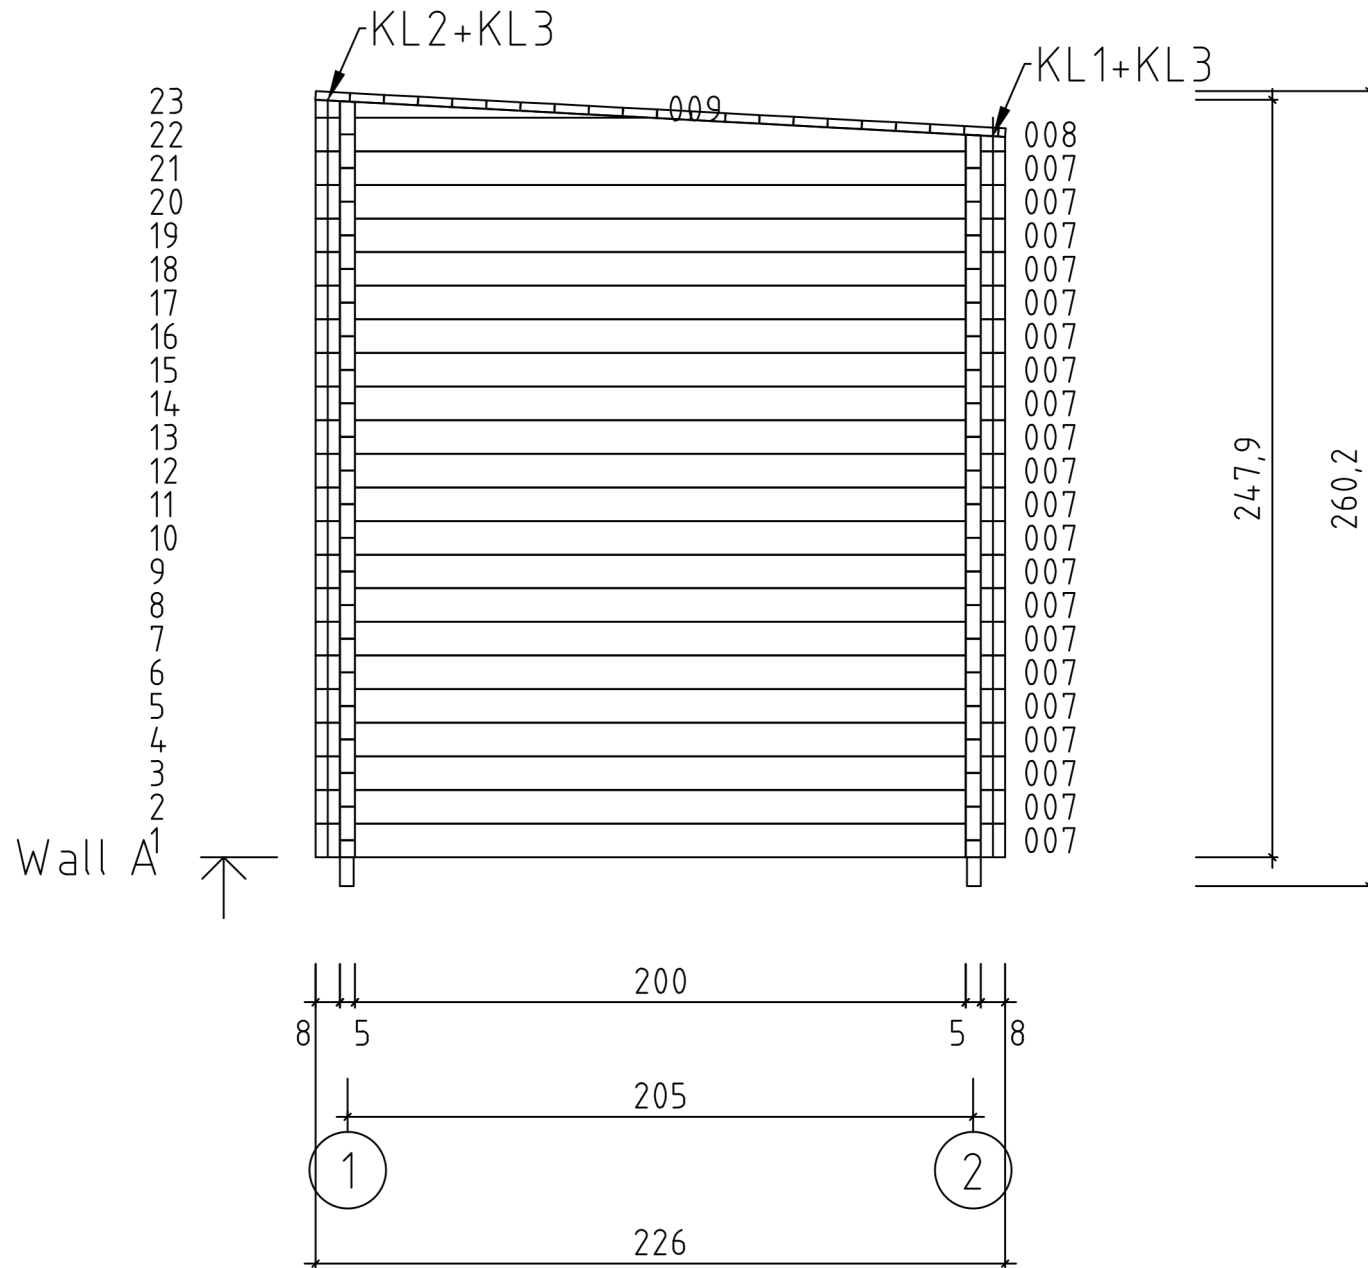

 **EIRE LOG CABINS**

Oreo Glass
GROUNDPLAN

 **EIRE LOG CABINS**

Oreo Glass
FOUNDATION FRAME

Oreo Glass
FLOOR BOARDS

EIRE LOG CABINS

Oreo Glass

 **EIRE LOG CABINS**

Oreo Glass

 **EIRE LOG CABINS**

Oreo Glass

 **EIRE LOG CABINS**

Oreo Glass

Pos	Oreo Glass Piece list	Q.	Profile (mm)	Length (mm)
001		1	50x55	2260
002		23	50x110	2260
003		2	50x109	2260
004		2	50x55	325
005		34	50x110	325
006		1	50x110	2260
007		42	50x110	2260
008		2	50x110	2260
009		2	50x59	1095
PT1	 FOUNDATION FRAME	5	45x95	2010
IM2	 FOUNDATION FRAME	2	45x95	2100
IM1	 FOUNDATION FRAME	2	45x95	2010
L1	 COVERING MOULDING	4	95x18	1960
L4	 COVERING MOULDING	2	95x18	1870
FB	FLOOR BOARDS 	18	112x28	1996
RB	ROOF BOARDS 	21	112x28	2260
	FLOOR FILLET			8 m.
KL1	TREADED ROD	2		390
KL2	TREADED ROD	2		508
KL3	TREADED ROD	4		2000
VP	GABLE MOULDING SUPPORT	2	70x70	80
EB	EAVES BOARD	2	18x120	2296
GM	GABLE MOULDING 	4	18x120	1138
KS1	LENGTHENING BOLT FOR TREADED ROD	4		
KS2	DRIVE NUT TREADED ROD	4		