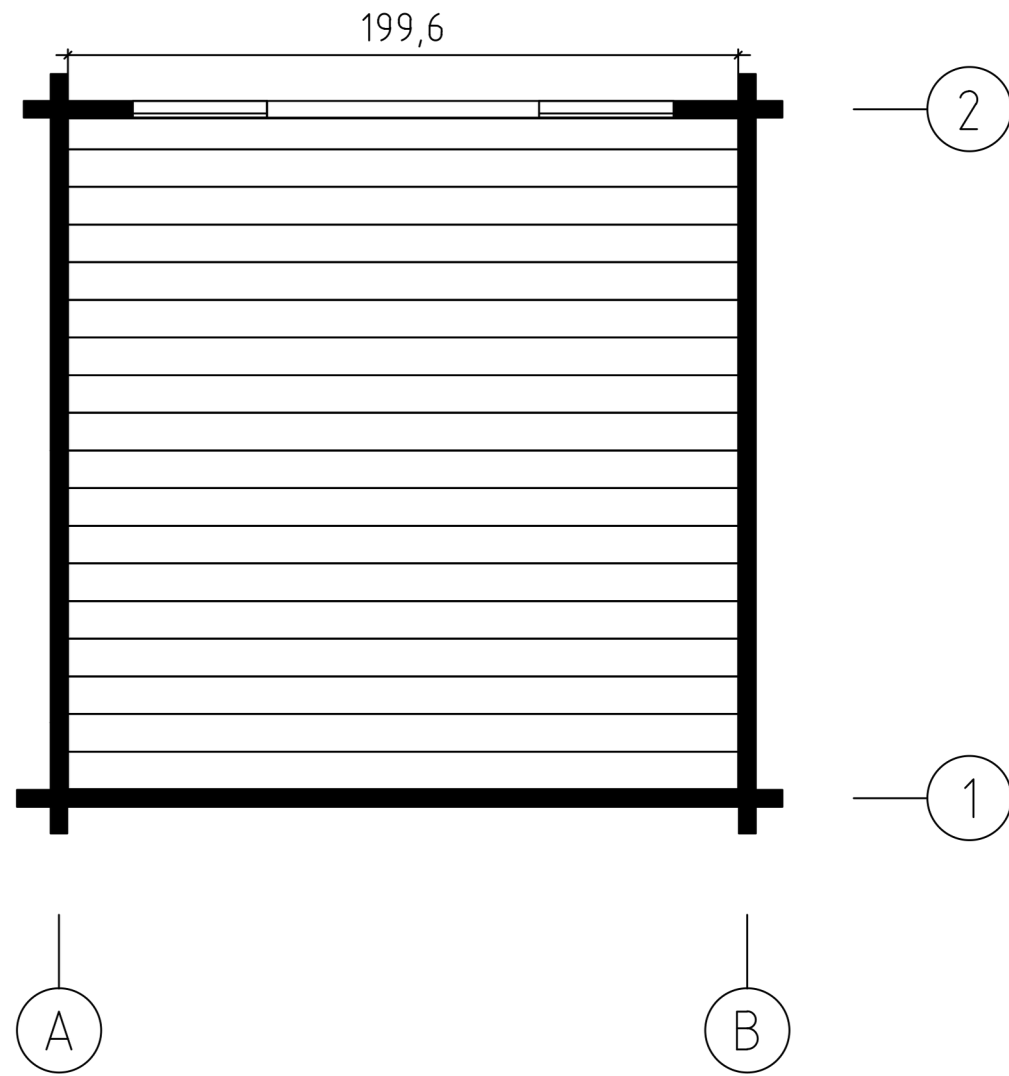

 **EIRE LOG CABINS**

Oreo Glass
GROUNDPLAN

 **EIRE LOG CABINS**

Oreo Glass
FOUNDATION FRAME

Oreo Glass
FLOOR BOARDS

EIRE LOG CABINS

Oreo Glass

 **EIRE LOG CABINS**

Oreo Glass

 **EIRE LOG CABINS**

Oreo Glass

 **EIRE LOG CABINS**

Oreo Glass

Pos	Oreo Glass Piece list	Q.	Profile (mm)	Length (mm)
001		1	50x55	2260
002		23	50x110	2260
003		2	50x109	2260
004		2	50x55	325
005		34	50x110	325
006		1	50x110	2260
007		42	50x110	2260
008		2	50x110	2260
009		2	50x59	1095
PT1	 FOUNDATION FRAME	5	45x95	2010
IM2	 FOUNDATION FRAME	2	45x95	2100
IM1	 FOUNDATION FRAME	2	45x95	2010
L1	 COVERING MOULDING	4	95x18	1960
L4	 COVERING MOULDING	2	95x18	1870
FB	FLOOR BOARDS 	18	112x28	1996
RB	ROOF BOARDS 	21	112x28	2260
	FLOOR FILLET			8 m.
KL1	TREADED ROD	2		390
KL2	TREADED ROD	2		508
KL3	TREADED ROD	4		2000
VP	GABLE MOULDING SUPPORT	2	70x70	80
EB	EAVES BOARD	2	18x120	2296
GM	GABLE MOULDING 	4	18x120	1138
KS1	LENGTHENING BOLT FOR TREADED ROD	4		
KS2	DRIVE NUT TREADED ROD	4		