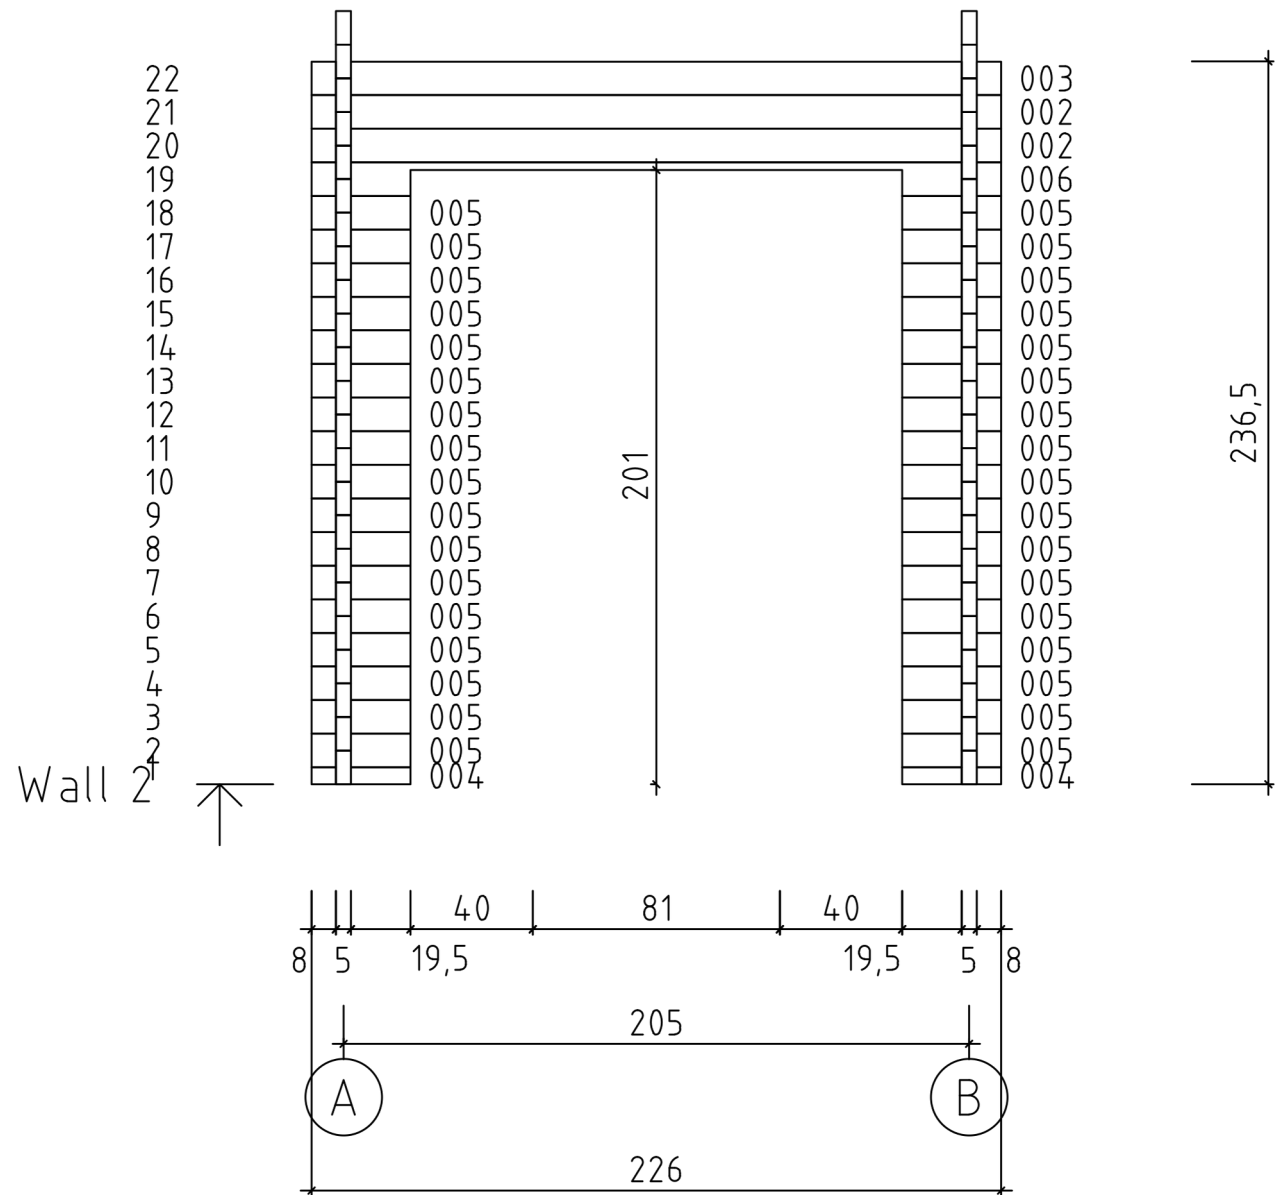

 **EIRE LOG CABINS**

Oreo Glass
GROUNDPLAN

 **EIRE LOG CABINS**

Oreo Glass
FOUNDATION FRAME

Oreo Glass
FLOOR BOARDS

EIRE LOG CABINS

Oreo Glass

 **EIRE LOG CABINS**

Oreo Glass

 **EIRE LOG CABINS**

Oreo Glass

 **EIRE LOG CABINS**

Oreo Glass

Pos	Oreo Glass Piece list	Q.	Profile (mm)	Length (mm)
001		1	50x55	2260
002		23	50x110	2260
003		2	50x109	2260
004		2	50x55	325
005		34	50x110	325
006		1	50x110	2260
007		42	50x110	2260
008		2	50x110	2260
009		2	50x59	1095
PT1	 FOUNDATION FRAME	5	45x95	2010
IM2	 FOUNDATION FRAME	2	45x95	2100
IM1	 FOUNDATION FRAME	2	45x95	2010
L1	 COVERING MOULDING	4	95x18	1960
L4	 COVERING MOULDING	2	95x18	1870
FB	FLOOR BOARDS 	18	112x28	1996
RB	ROOF BOARDS 	21	112x28	2260
	FLOOR FILLET			8 m.
KL1	TREADED ROD	2		390
KL2	TREADED ROD	2		508
KL3	TREADED ROD	4		2000
VP	GABLE MOULDING SUPPORT	2	70x70	80
EB	EAVES BOARD	2	18x120	2296
GM	GABLE MOULDING 	4	18x120	1138
KS1	LENGTHENING BOLT FOR TREADED ROD	4		
KS2	DRIVE NUT TREADED ROD	4		