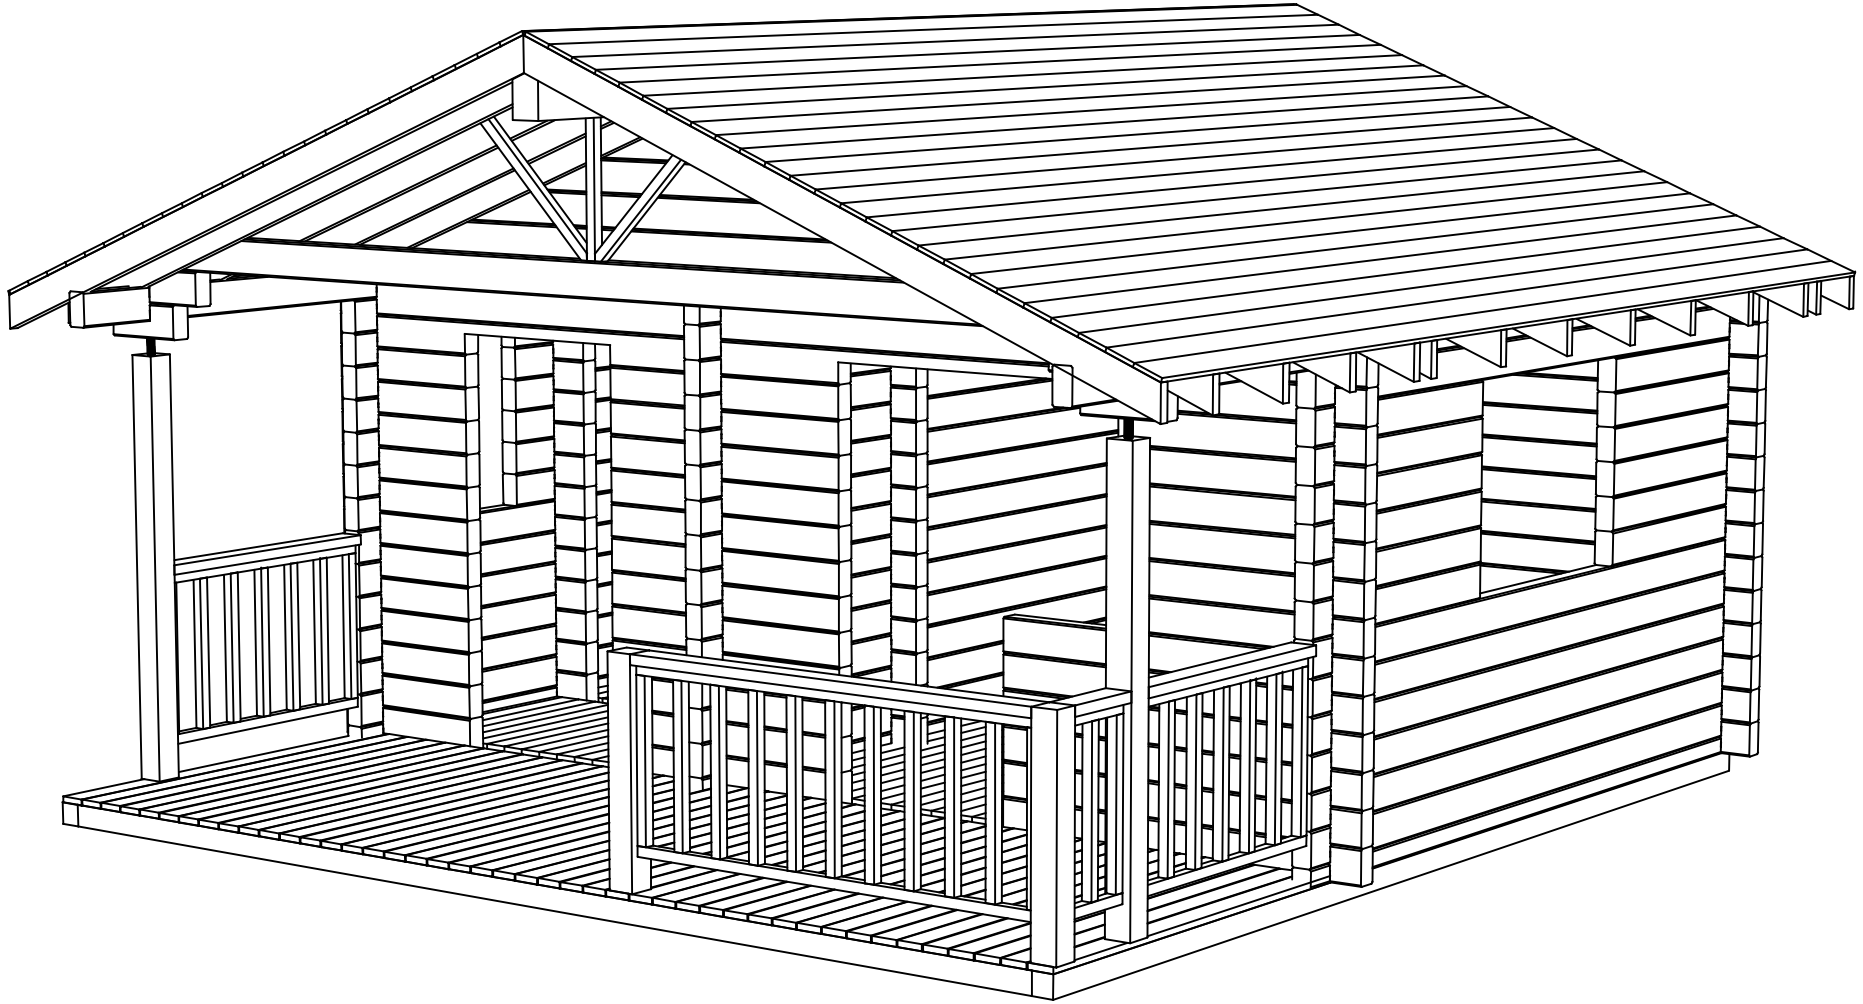

The logo features a stylized wooden cabin icon with three stars above it, positioned to the left of the text.

# EIRE LOG CABINS

Marta 5.5x3.65  
GROUNDPLAN

Marta 5.5x3.65

Marta 5.5x3.65

Marta 5.5x3.65

Marta 5.5x3.65

Marta 5.5x3.65

Marta 5.5x3.65